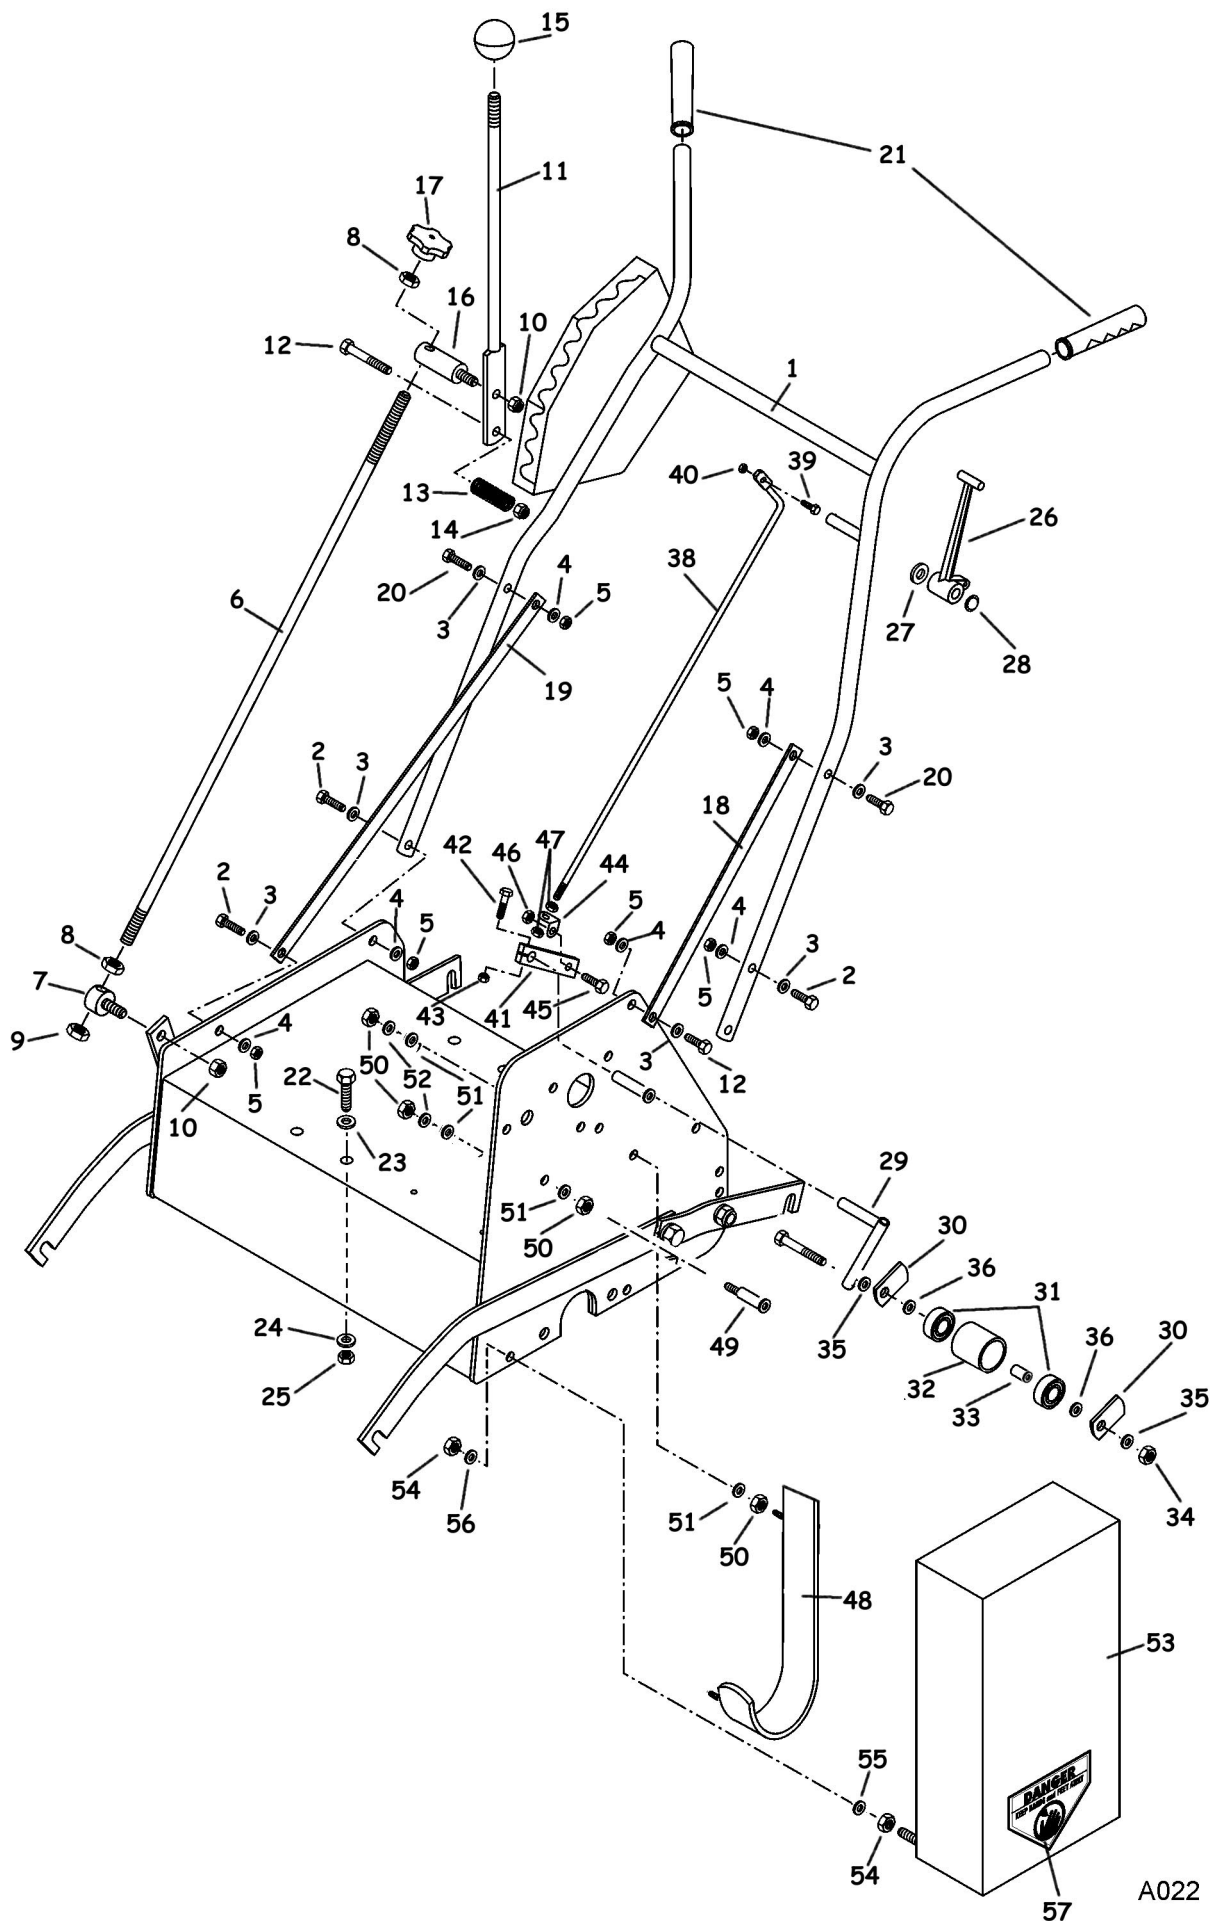

Parts Listing - VMK

Ref	Part No	Description	Qty
1	15329	Handle	1
2	10154	Bolt - 3/8"Bsw x 3/4"	4
3	10161	Washer - 3/8"	6
4	10186	Spring Washer - 3/8"	6
5	10185	Nut - 3/8"Bsw	6
6	15321	Height Rod	1
7	01030	Boss	1
8	00165	Nut thin - 1/2"Bsw	2
9	00329	Nyloc Nut - 1/2"Bsw	1
10	10162	Nyloc Nut - 3/8"Bsw	2
11	01011	Height Lever	1
12	10201	Bolt - 5/16"Bsw x 1 1/2"	1
13	00999	Spring	1
14	00221	Nyloc Nut - 5/16"Bsw	1
15	10199	Knob	1
16	54259	Boss	1
17	20270	Aluminium Knob	1
18	15319	Handle Stay - Left Hand	1
19	15318	Handle Stay - Right Hand	1
20	00154	Bolt - 3/8"Bsw x 1 1/2"	2
21	17280	Hand Grips	1Pair
22	10201	Bolt - 5/16"Bsw x 1 1/2"	4
23	10200	Flat Washer - 5/16"	4
24	10187	Spring Washer - 5/16"	4
25	10188	Nut - 5/16"Bsw	4
26	17294	Lever	1
27	00187	Washer - 1/2"	4
28	00985	Dome Cap	1
29	15480	Clutch Arm	1
30	15481	Belt Keeper	2
31	00990	Bearing	2
32	15298	Housing	1
33	00988	Spacer	1
34	00421	Nut - 12mm	1
35	01032	Flat Washer - 12mm	2
36	00080	Spacer Washer - 1/2"	2
37	00679	Spring Washer - 12mm	1
38	17296	Clutch Rod	1
39	10182	Bolt - 1/4"Bsw x 1"	1
40	10176	Nyloc Nut - 1/4"Bsw	1
41	00432	Clutch Arm	1
42	00739	Bolt	1
43	00740	Nut	1
44	00139/2	Bracket	1