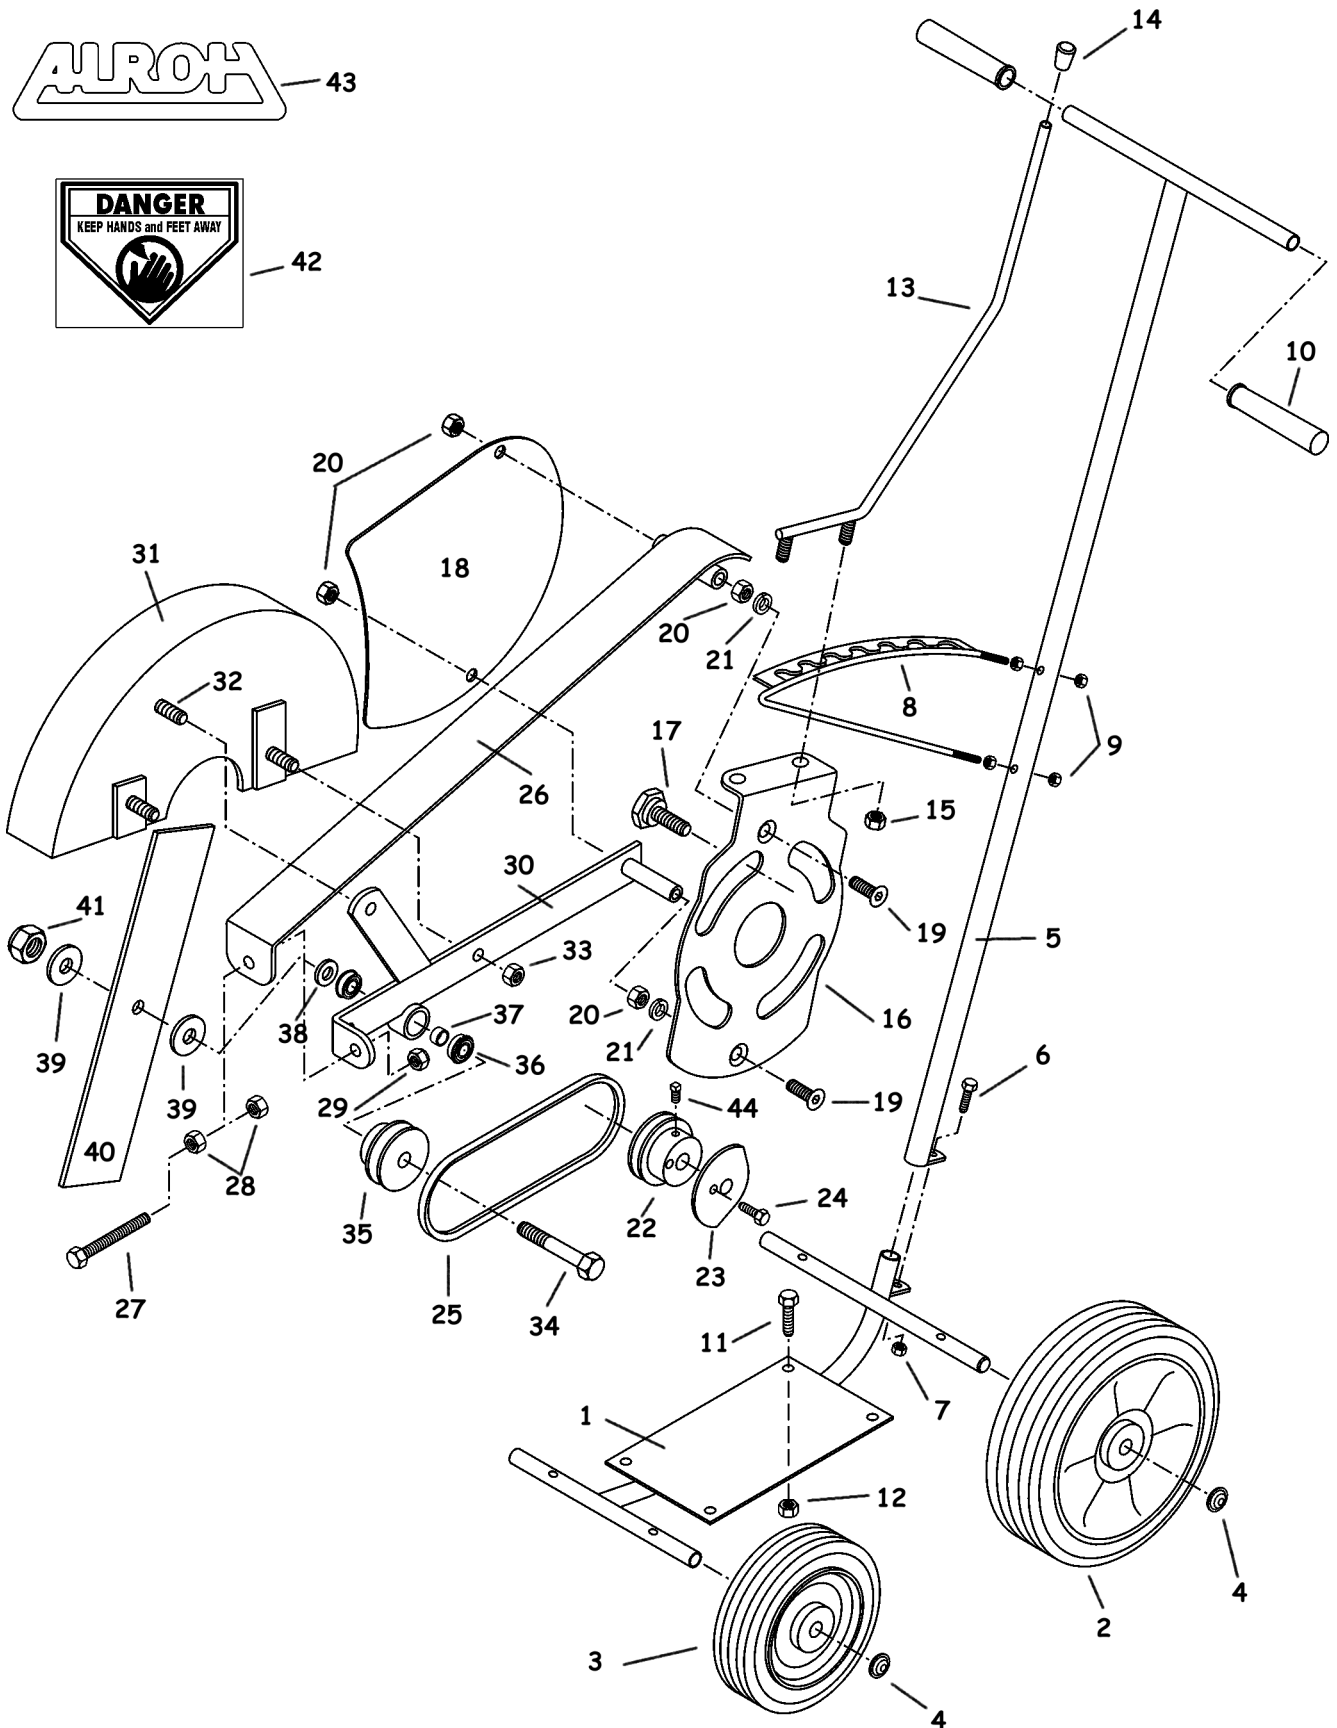

MODEL PE5 LAWN EDGER

Parts Listing - PE5 Edger

Ref	Part No	Description	Qty
1	20040B	Chassis - Suits Briggs	1
	20040GC	Chassis - Suits Honda	1
2	15226	Wheel - Rear	2
3	15279	Wheel - Front	2
4	00985	Dome Cap	4
5	15344	Handle	1
6	00214	Bolt	1
7	10188	Nut	1
8	20036	Height Rack - Double Mount	1
	20020	Height Rack - Single Mount	1
9	10188	Nut - Double Mount	4
	10188	Nut - Single Mount	2
10	17280	Hand Grip - 22mm Black	1
	00242	Hand Grip - 1" Red	2
11	10201	Bolt	4
12	10188	Nut	4
13	20038	Height Lever - Top Mount	1
	15404	Height Lever - Side Mount	1
14	00497	Knob	1
15	10188	Nut	2
16	20039	Pivot Plate - Top Mount	1
	15470	Pivot Plate - Side Mount	1
17	15397	Pivot Bolt	4
18	15403	Pulley Guard	1
19	00302	Bolt - Counter Sunk - After 01/2003	2
	00733	Bolt - Counter Sunk - Before 01/2003	2
20	10188	Nut	4
21	10187	Spring Washer	4
22	00237ALI	Pulley - Engine 3/4" bore	1
	15399	Pulley - Engine 5/8" bore	1
23	15325	Counter Weight	1
24	15341	Screw	1
25	24315	Belt	1
26	15306	Belt Guard	1
27	15293	Bolt	1
28	10185	Nut	2
29	00330	Nut - Nyloc	1
30	15400	Cutter Head	1
31	01000	Blade Guard	1
32	00203	Bolt	3
33	10188	Nut	3
34	15276	Bolt	1
35	15283	Pulley - Cutter Head	1
36	00990	Bearing	2
37	00988	Spacer	1
38	00080	Spacer Washer	1
39	00992	Clamp Plate	2

Parts Listing - PE5 Edger

Ref	Part No	Description	Qty
40	15290	Blade - Std	1
	01051	Blade - Tri (3 tooth)	1
41	00681	Nut	1
42	15282	Decal - Danger	1
43	00502	Decal - Alroh	1
44	00249	Sq Head Bolt	1

Not Illustrated

		Model Plate	1
	00554	Rivet	2