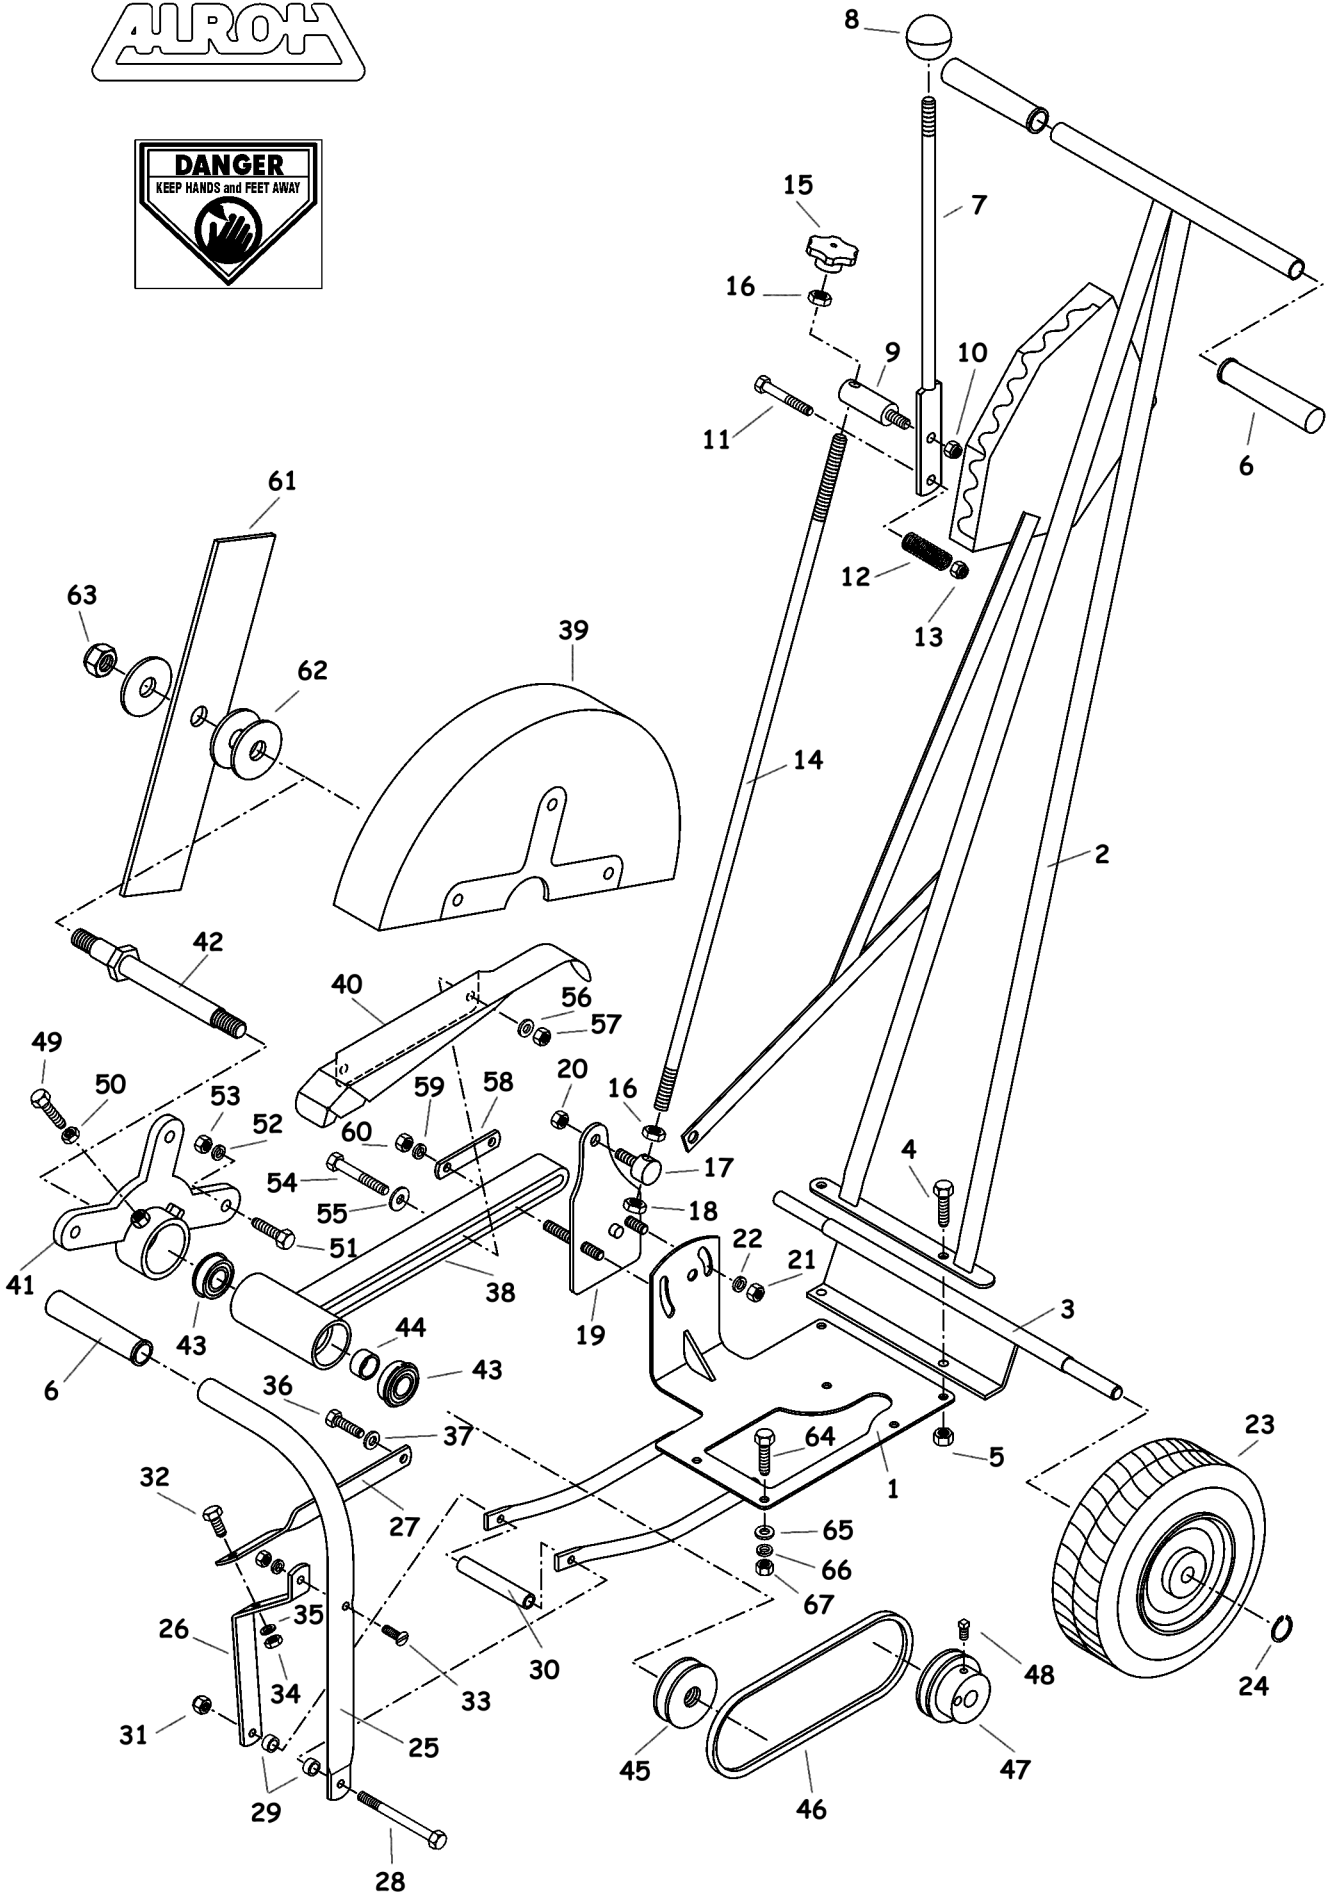

MODEL 927 LAWN EDGER

Parts Listing - 927

Ref	Part No	Description	Qty
1	00950	Chassis	1
2	00946	Handle	1
3	00958	Axle - Rear	1
4	00444	Bolt - Handle	2
5	00445	Nut	2
6	17280	Hand Grips	1 Pr + 1
7	01011	Height Adjuster Handle	1
8	10199	Knob	1
9	54259	Adjuster Boss	1
10	00330	Nut	1
11	00170	Bolt	1
12	00999	Spring	1
13	00221	Nut	1
14	01031	Micro Adjuster Screw	1
15	20275	Hand Nut	1
16	00201	Nut	2
17	01030	Adjuster Boss	1
18	00165	Nut - Lock	1
19	00962	Pivot Plate	1
20	10188	Nut	1
21	10162	Nut	2
22	10161	Washer	2
23	10393	Wheel	3
24	00040	Circlip	2
25	00945	Lift Handle	1
26	00948	Stay - Lift Handle	1
27	01039	Support - Lift Handle	1
28	00467	Bolt	1
29	01018	Spacer	2
30	00959	Spacer - Wheel	1
31	00201	Nut	1
32	00203	Bolt	1
33	00284	Bolt - Counter Sunk	1
34	10188	Nut	2
35	10187	Spring Washer	2
36	00731	Bolt - Support to Engine	1
37	10187	Washer - Flat	1
38	00954	Cutter Head	1
39	00960	Guard - Blade	1
40	01035	Guard - Belt	1
41	01049	Mount - Blade Guard	1
42	00957	Shaft - Cutter	1
43	00729	Bearing	2
44	00963	Spacer	1
45	00591	Pulley - Cutter Head	1

Parts Listing - 927

Ref	Part No	Description	Qty
46		Belt	1
	00105	Before - January 1999	
	00388	After - January 1999	
47	10150	Pulley - Engine	1
48	00249	Sq Head Bolt	1
49	10225	Bolt	2
50	10188	Nut	2
51	00169	Bolt	3
52	10187	Spring Washer	3
53	10188	Nut	3
54	00154	Bolt	2
55	10161	Washer - Flat	2
56	10186	Washer - Spring	2
57	10185	Nut	2
58	00993	Plate - Retaining	1
59	10186	Washer - Spring	2
60	10185	Nut	2
61		Blade - See Blade Page	1
62	00949	Clamp Plate	3
63	76052	Nut - Thin Type	1
64	10201	Bolt	4
65	10200	Washer - Flat	4
66	10187	Washer - Spring	4
67	10188	Nut	4
	00502	Decal - Alroh	1
	15282	Decal - Danger	1